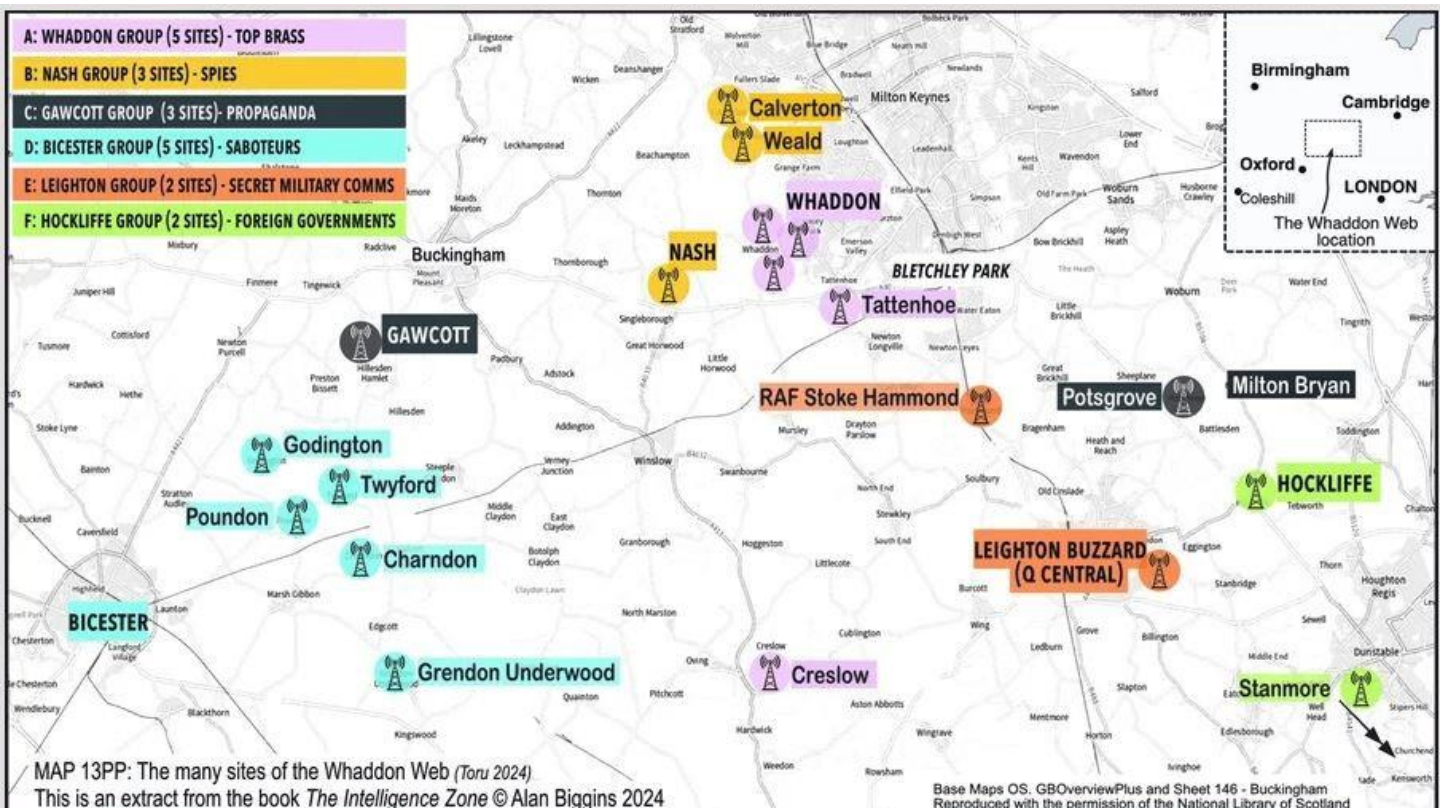

- A: WHADDON GROUP (5 SITES) - TOP BRASS**
- B: NASH GROUP (3 SITES) - SPIES**
- C: GAWCOTT GROUP (3 SITES) - PROPAGANDA**
- D: BICESTER GROUP (5 SITES) - SABOTEURS**
- E: LEIGHTON GROUP (2 SITES) - SECRET MILITARY COMMS**
- F: HOCKLIFFE GROUP (2 SITES) - FOREIGN GOVERNMENTS**

MAP 13PP: The many sites of the Whaddon Web (Toru 2024)
 This is an extract from the book *The Intelligence Zone* © Alan Biggins 2024

Base Maps OS, GBOverviewPlus and Sheet 146 - Buckingham
 Reproduced with the permission of the National Library of Scotland